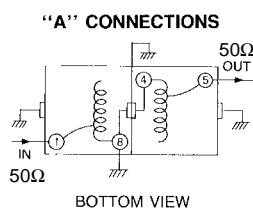

5HW Double Tuned
5HT Triple Tuned
Frequency Range: 5HW, 5HT 350-1500MHz

5HW

5HT

Characteristic

continued on next page