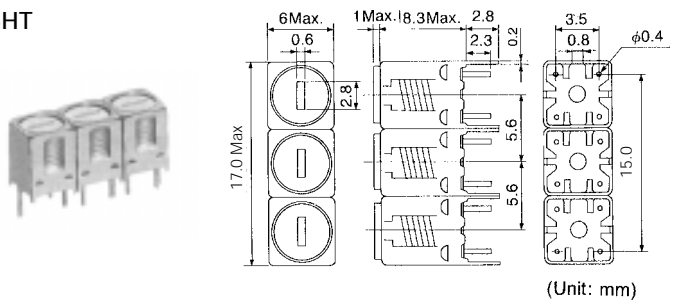

5HW Double Tuned
5HT Triple Tuned
Frequency Range: 5HW, 5HT 350-1500MHz

5HW

5HT

Characteristic

continued on next page