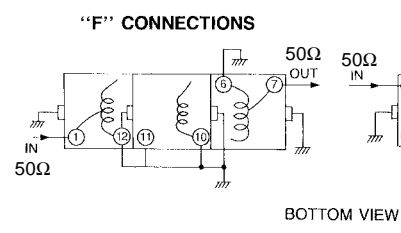

5HW Double Tuned
5HT Triple Tuned
Frequency Range: 5HW, 5HT 350-1500MHz

5HW

5HT

Characteristic

continued on next page