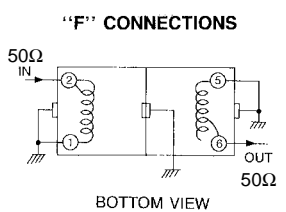

5HW Double Tuned
5HT Triple Tuned
Frequency Range: 5HW, 5HT 350-1500MHz

5HW

5HT

Characteristic

continued on next page