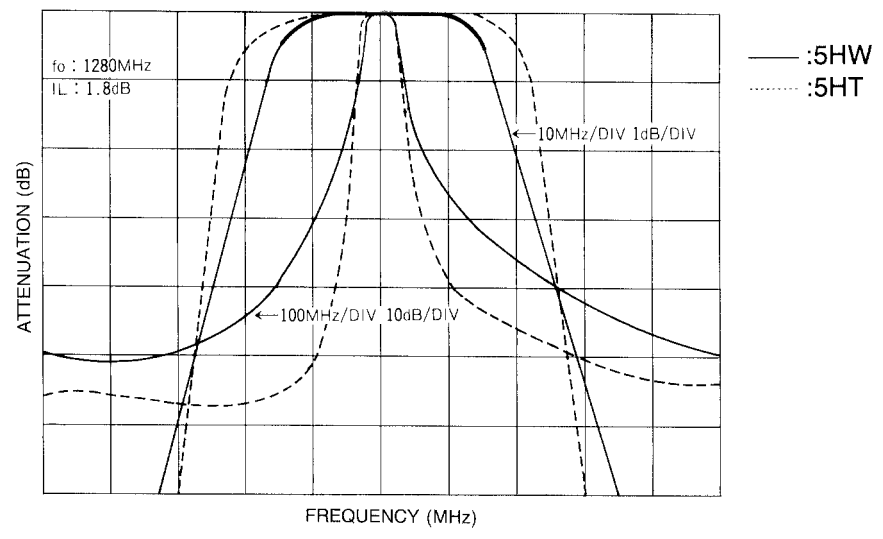

5HW Double Tuned  
5HT Triple Tuned  
Frequency Range: 5HW, 5HT 350-1500MHz

5HW

5HT

Characteristic

continued on next page

continued from previous page

### TYPE 5HW (Double Tuned)

TOKO Part Number	Center Frequency (MHz)	Bandwidth @ -1dB (MHz) min.	Selectivity		Ripple (dB) max.	Insertion Loss (dB) max.
			Fo-( )MHz (dB) min.	Fo+( )MHz (dB) min.		
5HW-35045A-365	365	6.0	25(50)	20(50)	1.0	4.5
5HW-36535A-380	380	7.0	25(50)	20(50)	1.0	4.5
5HW-39545A-425	425	7.0	25(50)	20(50)	1.0	4.5
5HW-40545A-430	430	7.0	25(50)	20(50)	1.0	4.5
5HW-44545A-475	475	8.0	22(50)	18(50)	1.0	4.5
5HW-47535A-505	505	10.0	20(50)	16(50)	1.0	4.5
5HW-51035A-530	530	10.0	20(50)	16(50)	1.0	4.5
5HW-52535A-545	545	10.0	20(50)	16(50)	1.0	4.5
5HW-58080A-625	625	10.0	18(50)	15(50)	1.0	4.5
5HW-65535A-670	670	14.0	26(100)	23(100)	1.0	3.5
5HW-94555A-959	959	18.0	20(100)	17(100)	1.0	3.5
5HW-100090A-1010	1010	16.0	18(100)	14(100)	1.0	3.5
5HW-109060A-1130	1130	18.0	16(100)	14(100)	1.0	3.5
5HW-115045F-1195	1195	24.0	20(100)	18(100)	1.0	3.5
5HW-120050F-1225	1225	18.0	24(100)	20(100)	1.0	3.5
5HW-125055F-1305	1305	25.0	20(100)	18(100)	1.0	3.5