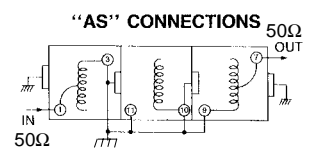

5HW Double Tuned
5HT Triple Tuned
Frequency Range: 5HW, 5HT 350-1500MHz

5HW

5HT

Characteristic

continued on next page