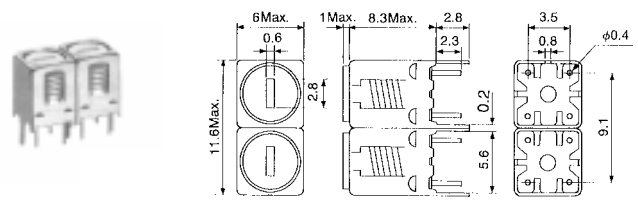

5HW Double Tuned  
5HT Triple Tuned  
Frequency Range: 5HW, 5HT 350-1500MHz

5HW

5HT

Characteristic

continued on next page

continued from previous page

### TYPE 5HW (Double Tuned)

TOKO Part Number	Center Frequency (MHz)	Bandwidth @ -1dB (MHz) min.	Selectivity		Ripple (dB) max.	Insertion Loss (dB) max.
			Fo-( )MHz (dB) min.	Fo+( )MHz (dB) min.		
5HW-35045A-365	365	6.0	25(50)	20(50)	1.0	4.5
5HW-36535A-380	380	7.0	25(50)	20(50)	1.0	4.5
5HW-39545A-425	425	7.0	25(50)	20(50)	1.0	4.5
5HW-40545A-430	430	7.0	25(50)	20(50)	1.0	4.5
5HW-44545A-475	475	8.0	22(50)	18(50)	1.0	4.5
5HW-47535A-505	505	10.0	20(50)	16(50)	1.0	4.5
5HW-51035A-530	530	10.0	20(50)	16(50)	1.0	4.5
5HW-52535A-545	545	10.0	20(50)	16(50)	1.0	4.5
5HW-58080A-625	625	10.0	18(50)	15(50)	1.0	4.5
5HW-65535A-670	670	14.0	26(100)	23(100)	1.0	3.5
5HW-94555A-959	959	18.0	20(100)	17(100)	1.0	3.5
5HW-100090A-1010	1010	16.0	18(100)	14(100)	1.0	3.5
5HW-109060A-1130	1130	18.0	16(100)	14(100)	1.0	3.5
5HW-115045F-1195	1195	24.0	20(100)	18(100)	1.0	3.5
5HW-120050F-1225	1225	18.0	24(100)	20(100)	1.0	3.5
5HW-125055F-1305	1305	25.0	20(100)	18(100)	1.0	3.5