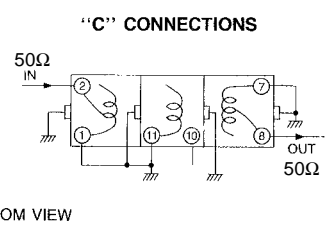

5HW Double Tuned
5HT Triple Tuned
Frequency Range: 5HW, 5HT 350-1500MHz

5HW

5HT

Characteristic

continued on next page