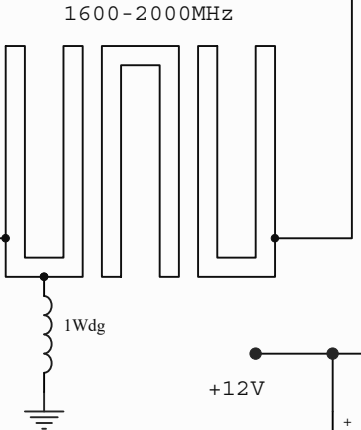

**967MHz VCO**

**COPYRIGHT VK5WA  
VK5EME 1997**

Title <b>2100-2450MHz ATV</b>		
Size A4	Number VK5EME49	Revision
Date: 25/06/2022	Sheet of	
File: Z:\MyLibrary\...\ATV2400.SCH	Drawn By: VK5EME	