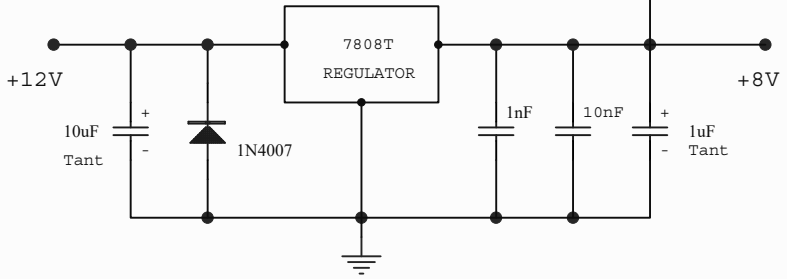

**967MHz VCO**

**COPYRIGHT VK5WA  
VK5EME 1997**

Title <b>2100-2450MHz ATV</b>		
Size A4	Number VK5EME49	Revision
Date: 25/06/2022	Sheet of	
File: Z:\MyLibrary\...\ATV2400.SCH	Drawn By: VK5EME	