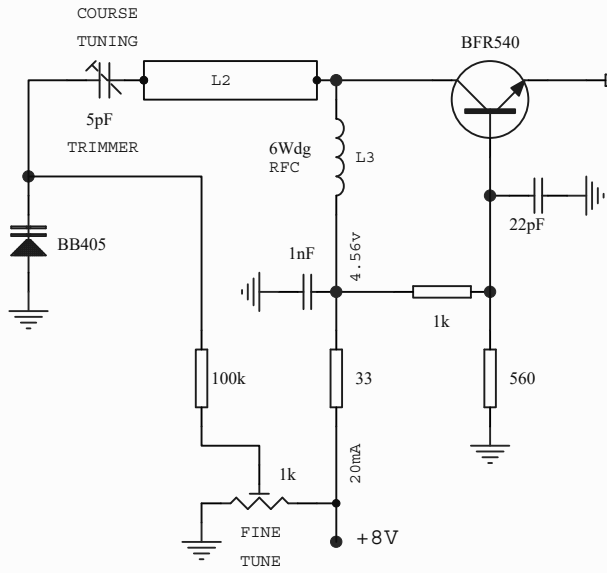

**967MHz VCO**

**COPYRIGHT VK5WA  
VK5EME 1997**

Title <b>2100-2450MHz ATV</b>		
Size A4	Number VK5EME49	Revision
Date: 25/06/2022	Sheet of	
File: Z:\MyLibrary\...\ATV2400.SCH	Drawn By: VK5EME	