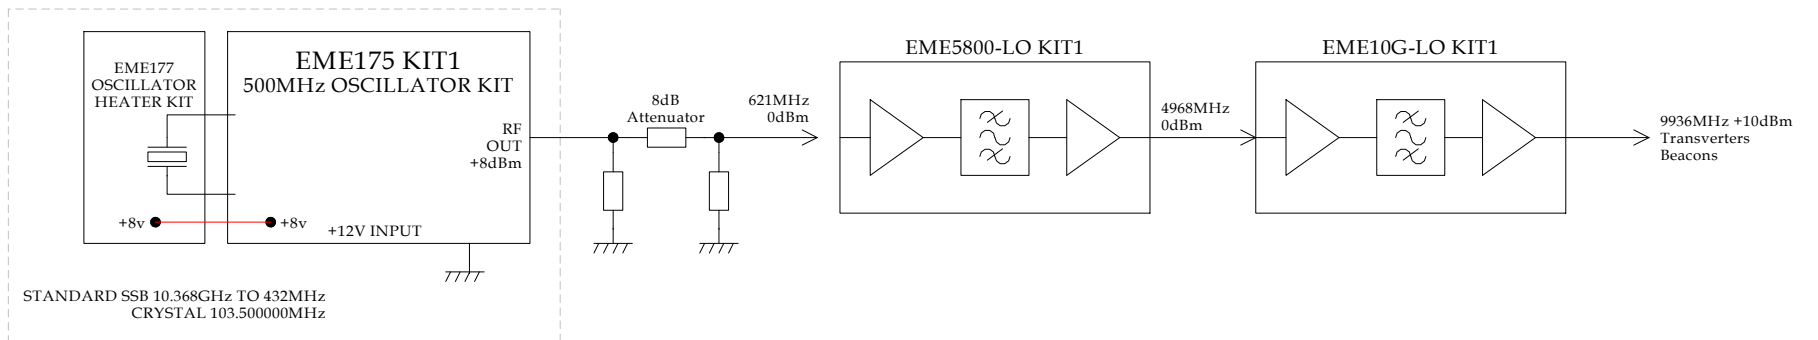

3.4GHz

5.8GHz

10GHz

DRAWN MINI-KITS  
 DATE 22-11-2010  
 PROJECT EME171 KITS  
 FILE MULTIPLIER BLOCK.SKF  
 PROTECT COPYRIGHT MINI-KITS 2010

## MULTIPLIER BLOCK