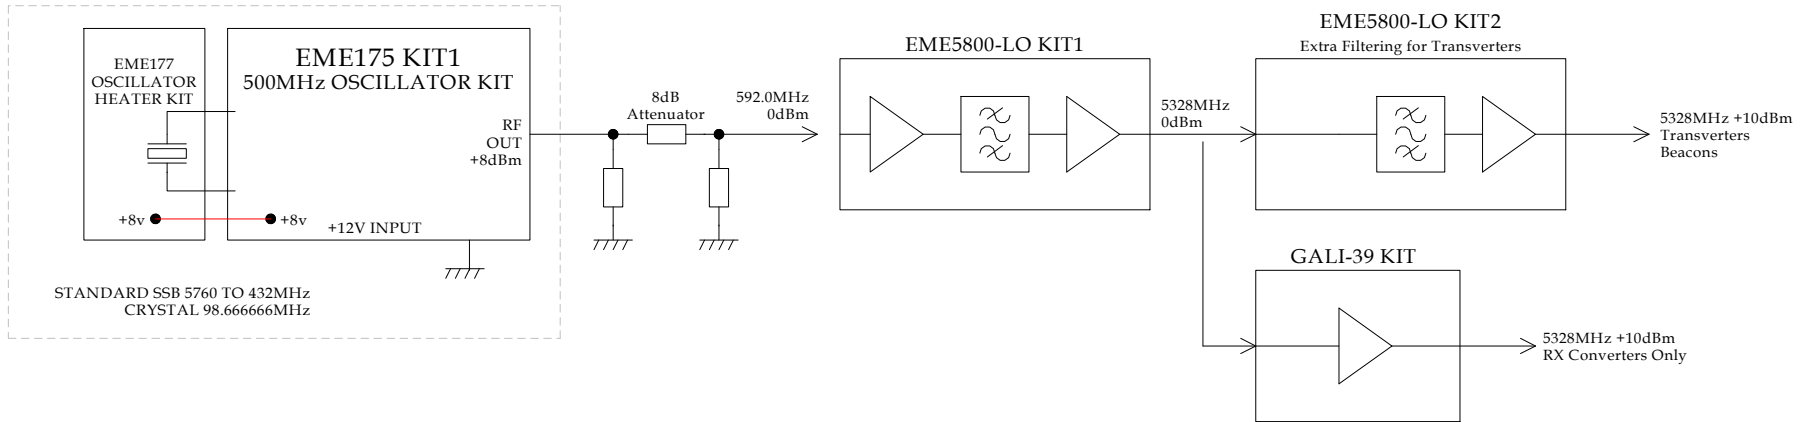

3.4GHz

5.8GHz

10GHz

DRAWN MINI-KITS  
 DATE 22-11-2010  
 PROJECT EME171 KITS  
 FILE MULTIPLIER BLOCK.SKF  
 PROTECT COPYRIGHT MINI-KITS 2010

## MULTIPLIER BLOCK