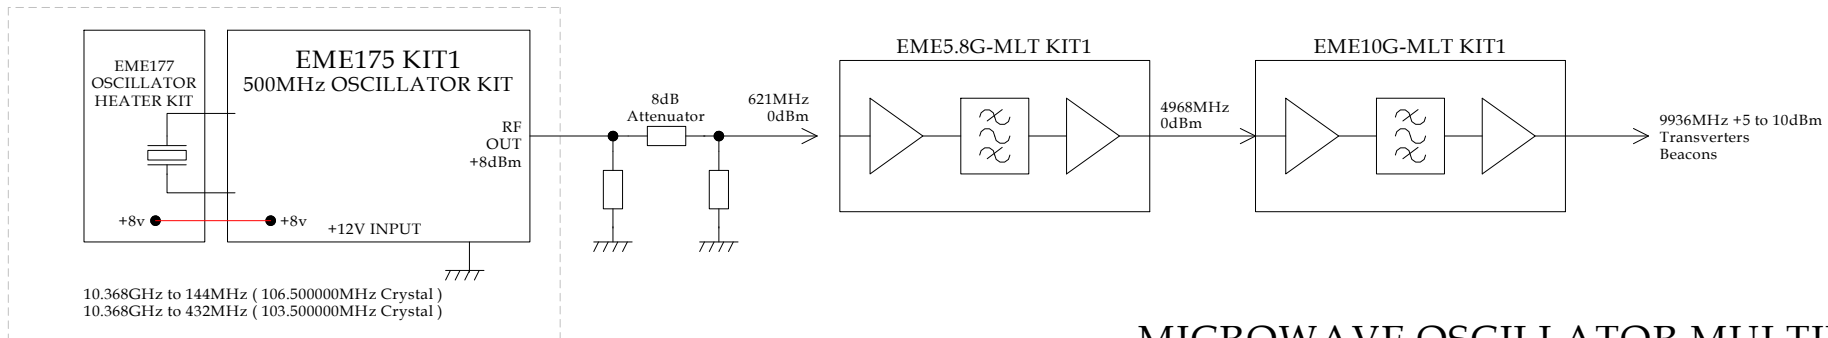

1.2GHz

2.4GHz

3.4GHz

5.8GHz

10GHz

DRAWN MINI-KITS
 DATE 21-04-2014
 PROJECT EME171 KITS
 FILE MULTIPLIER BLOCK.SKF
 PROTECT COPYRIGHT MINI-KITS 2014

MICROWAVE OSCILLATOR MULTIPLIER BLOCKS