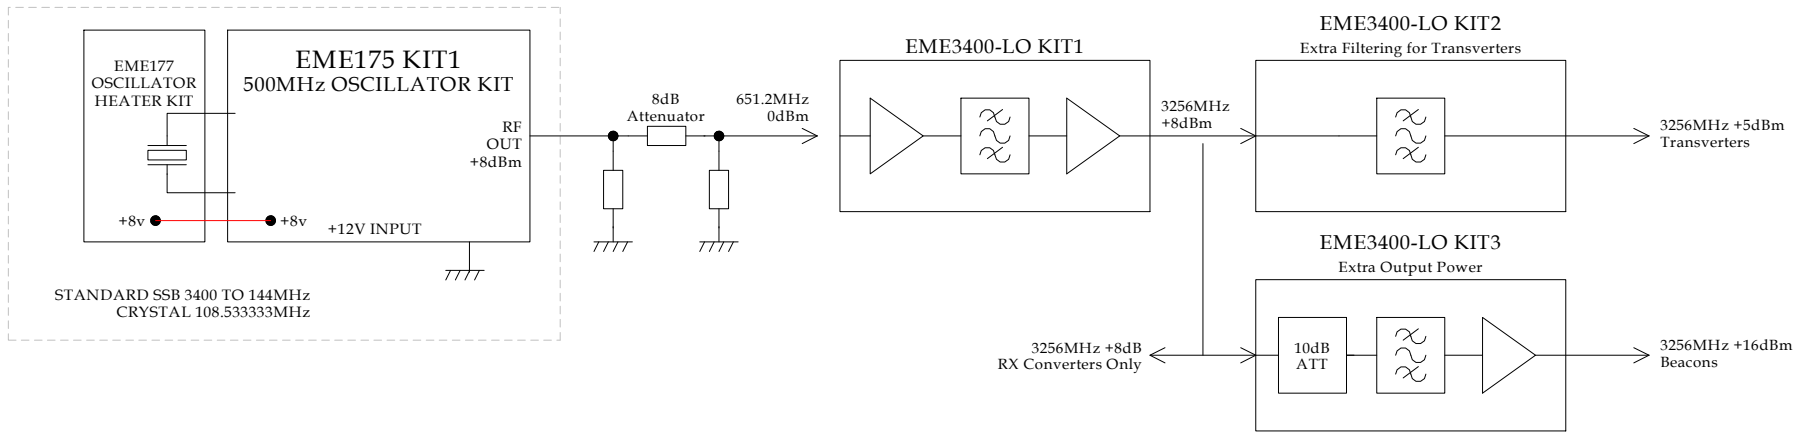

3.4GHz

5.8GHz

10GHz

DRAWN MINI-KITS  
 DATE 22-11-2010  
 PROJECT EME171 KITS  
 FILE MULTIPLIER BLOCK.SKF  
 PROTECT COPYRIGHT MINI-KITS 2010

## MULTIPLIER BLOCK