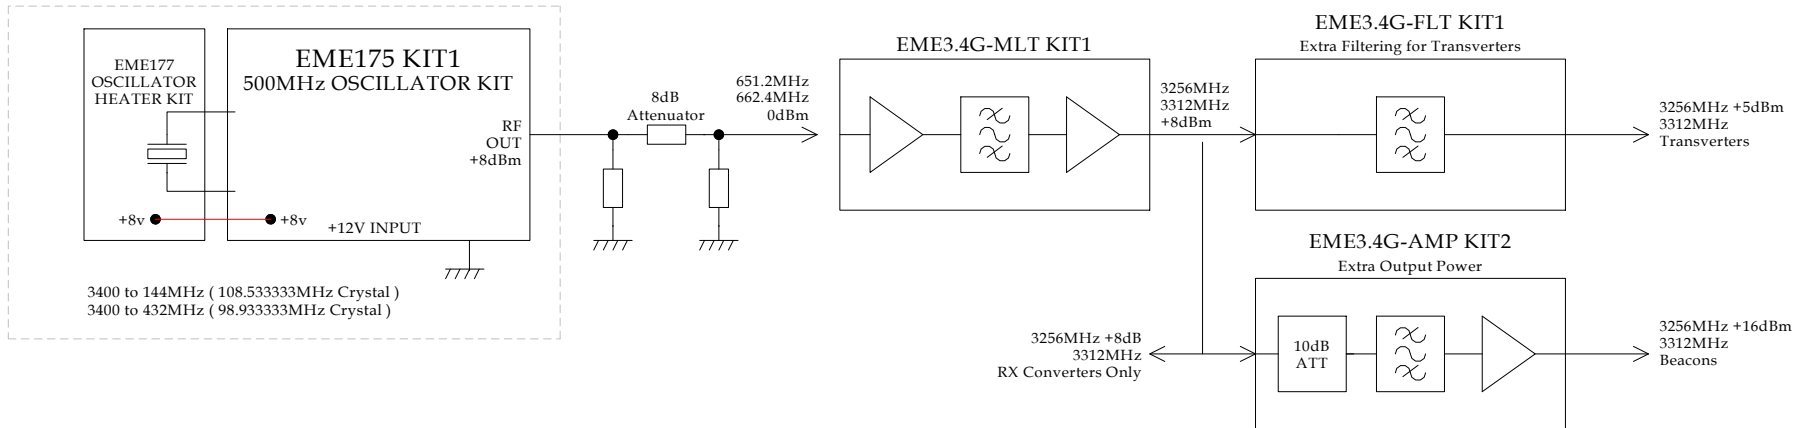

1.2GHz

2.4GHz

3.4GHz

5.8GHz

10GHz

DRAWN MINI-KITS
 DATE 21-04-2014
 PROJECT EME171 KITS
 FILE MULTIPLIER BLOCK.SKF
 PROTECT COPYRIGHT MINI-KITS 2014

MICROWAVE OSCILLATOR MULTIPLIER BLOCKS