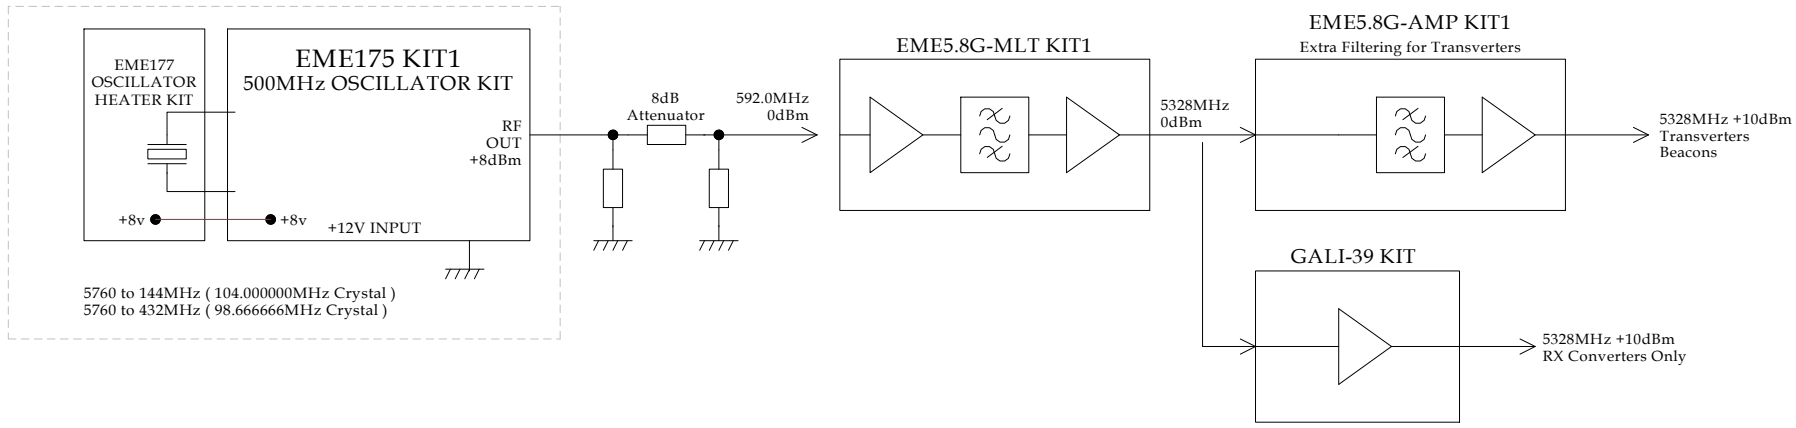

1.2GHz

2.4GHz

3.4GHz

5.8GHz

10GHz

DRAWN MINI-KITS
 DATE 21-04-2014
 PROJECT EME171 KITS
 FILE MULTIPLIER BLOCK.SKF
 PROTECT COPYRIGHT MINI-KITS 2014

MICROWAVE OSCILLATOR MULTIPLIER BLOCKS