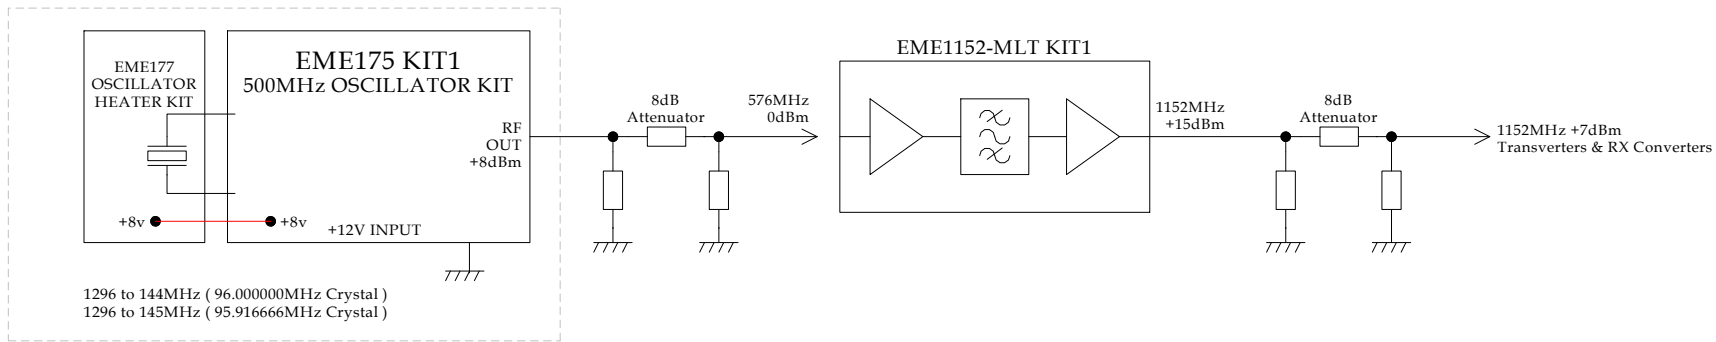

1.2GHz

2.4GHz

3.4GHz

5.8GHz

10GHz

DRAWN MINI-KITS
 DATE 21-04-2014
 PROJECT EME171 KITS
 FILE MULTIPLIER BLOCK.SKF
 PROTECT COPYRIGHT MINI-KITS 2014

MICROWAVE OSCILLATOR MULTIPLIER BLOCKS