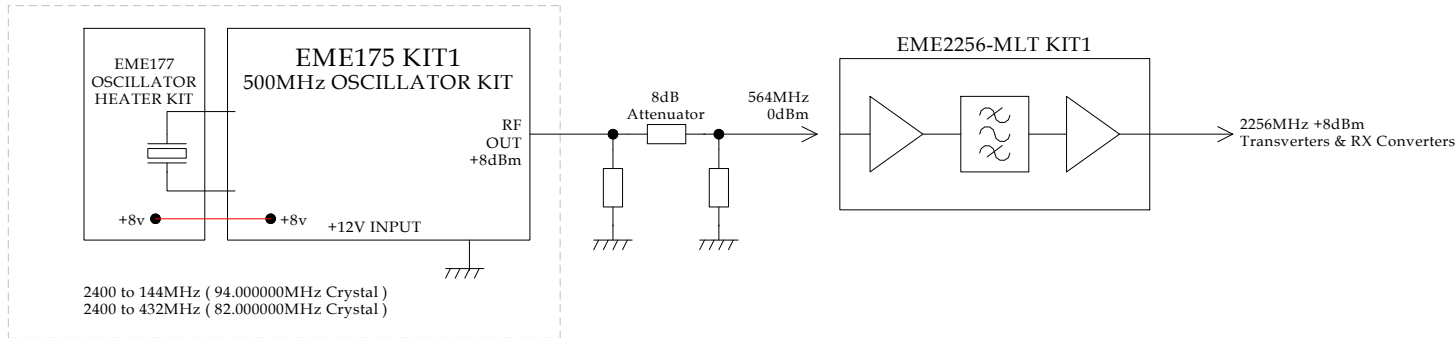

1.2GHz

2.4GHz

3.4GHz

5.8GHz

10GHz

DRAWN MINI-KITS
 DATE 21-04-2014
 PROJECT EME171 KITS
 FILE MULTIPLIER BLOCK.SKF
 PROTECT COPYRIGHT MINI-KITS 2014

MICROWAVE OSCILLATOR MULTIPLIER BLOCKS