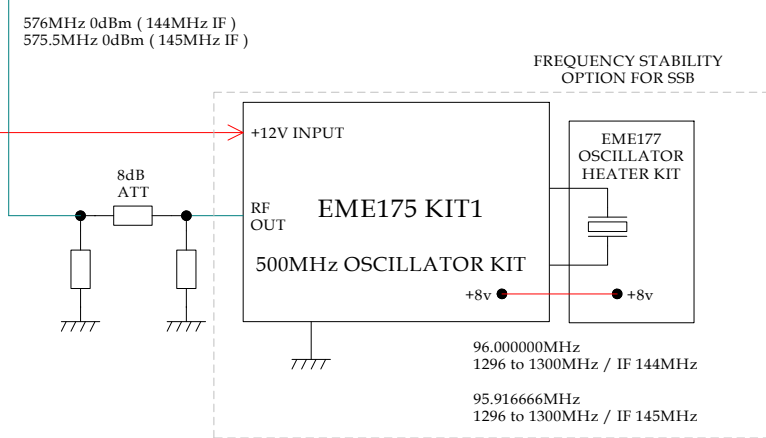

23CM TRANSVERTER BLOCK

DRAWN MINI-KITS
 DATE 2-5-2013
 PROJECT 23CM TRANSVERTER
 FILE 23CM TRV2013 BLOCK.SKF
 PROTECT COPYRIGHT MINI-KITS 2013